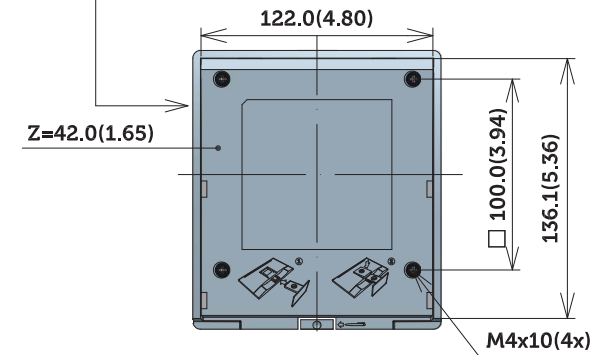

SE1918HV Outline Dimension

Unit : mm(inch)
Dimension : Nominal
Drawing : Not to scale

SE2018HV/SE2018HR Outline Dimension

Unit : mm(inch)
 Dimension : Nominal
 Drawing : Not to scale

SE2218HV Outline Dimension

Unit : mm(inch)
 Dimension : Nominal
 Drawing : Not to scale